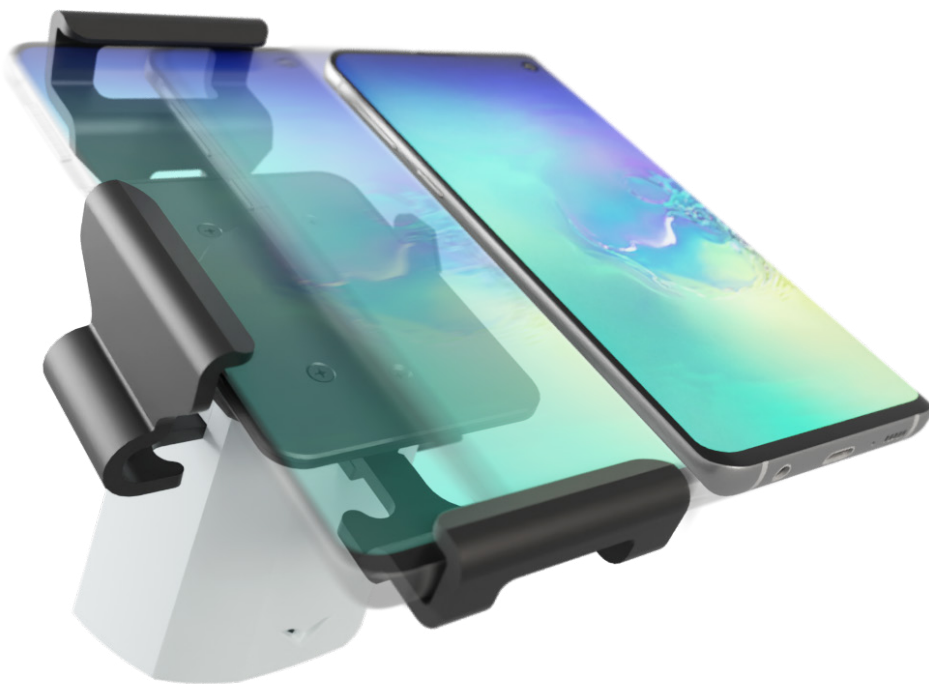

# TITAN UX

**Full. User. Experience.**

- Heavy-Duty Security • Customer-Friendly Experience • Innovative Power Solution

## FEATURES INCLUDE:

- Inductive Charging
  - Customer Experience Mode with 5 Minutes Device Freetime
- Full Metal Titan-Level Security
  - Alarm Mode Activates Once Customer Experience Mode Expires
- And More!

## EXPERIENCE TITAN UX:

Open your camera app on your smartphone and scan the QR Code to experience the Titan UX on your phone.